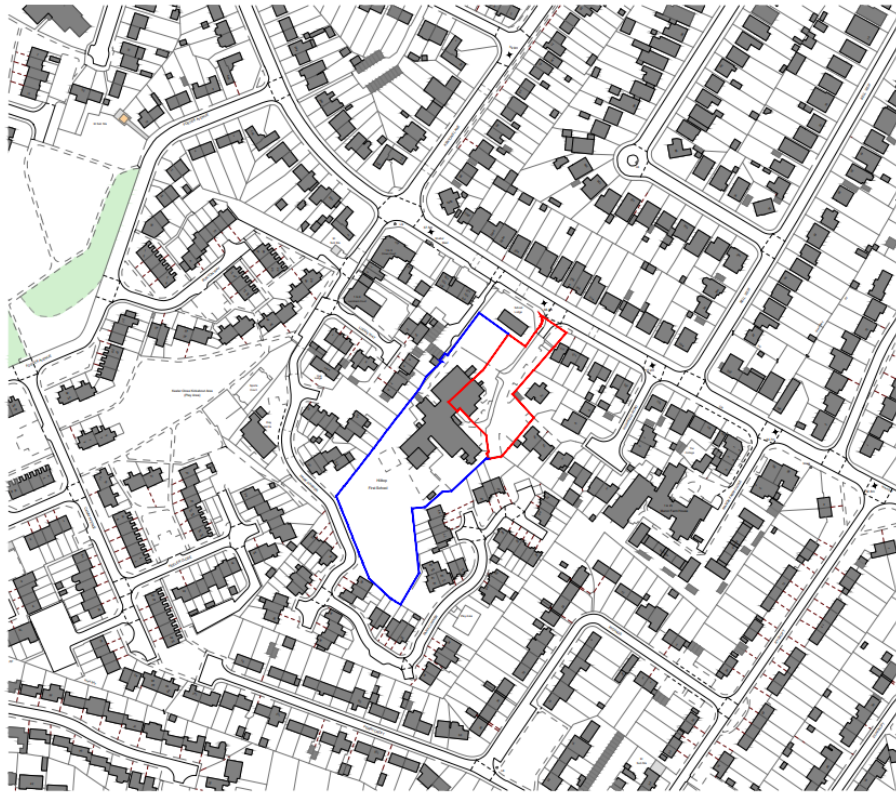

23/02835/FULL - Hilltop First School, Clewer Hill Road, Windsor SL4 4DW

Appendix A – Location Plan

EDGINGTONS
ARCHITECTS

Proposed Refurbishment & Extension
Hilltop First School
Clewer Hill Road, Windsor, SL4 4DW

Location Plan

SCALE (M)	1:1250	COORD REF	5973-1100
DATE	Sept 2023	DRAWN	VK
JOB No.	5973	DRG No.	1100
			B